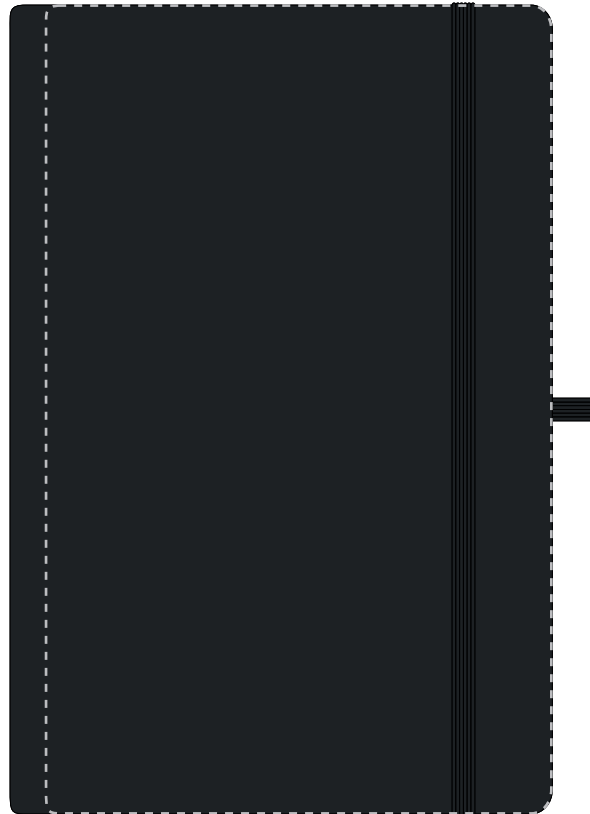

Your Ref:	Quantity:	Product Code: QS0345
Our Ref:	Version: 1	Product Colour: BLACK

PRINTING CONCERNS:

Please note that this product has Sustainability Markings that are not visible from this perspective

We stock this item in the following colours

**PANTONE REFERENCE(S)**

- Debossing / Foil Blocking (Edge to Edge)

ARTWORK SCALE 50%

Product Image for visualisation
- colours may vary

The dashed line is to demonstrate print area and will not appear on your printed item

To proceed, please approve visual via the online system.

ARTWORK SCALE 100%
Max print area: 134mm x 214mm